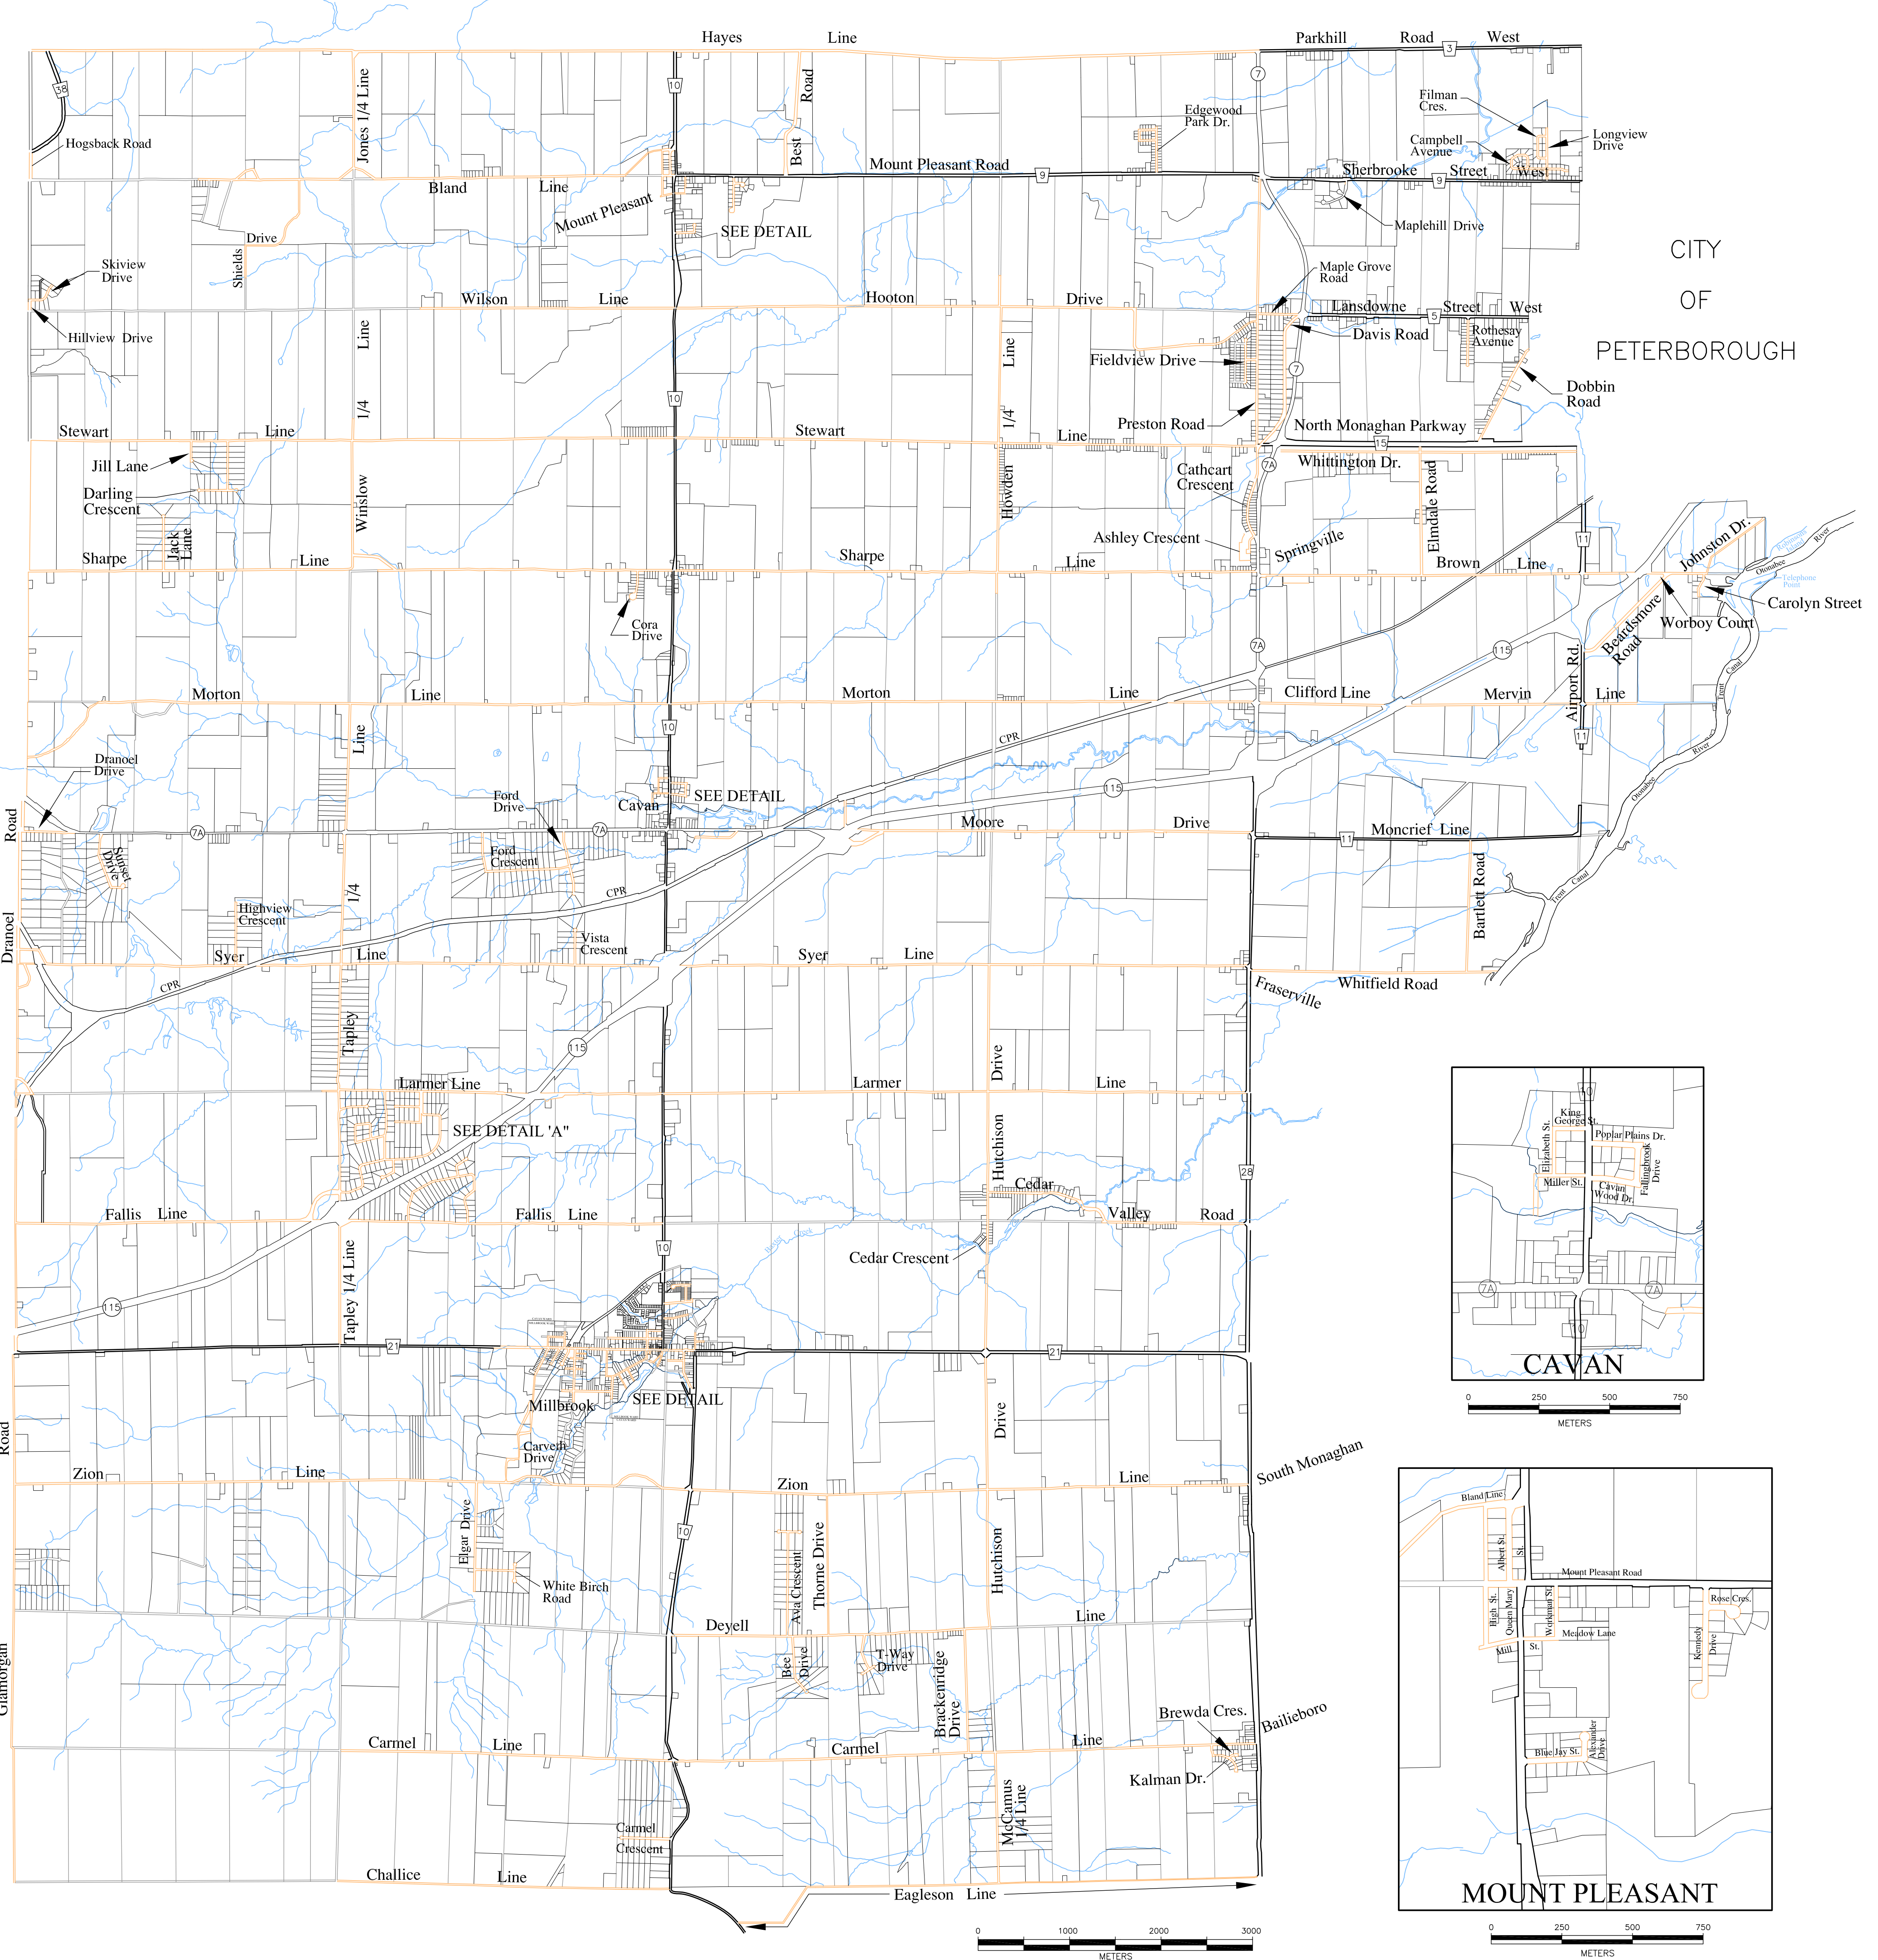

TOWNSHIP OF CAVAN MONAGHAN

CITY
OF
PETERBOROUGH

Legend

- King's Highway
- County Road
- Township Road
- Unopened Road Allowance
- Right-of-Way
- Lot parcel line
- Parcel line